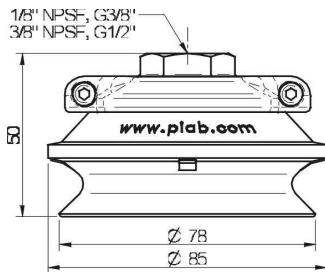

## Dimension

Height	50 mm
Outer diameter	78 mm

## Performance — lifting forces

		
20 -kPa	74 N	62.4 N
60 -kPa	167 N	122.4 N
90 -kPa	226 N	154.1 N

## Dimensional drawings