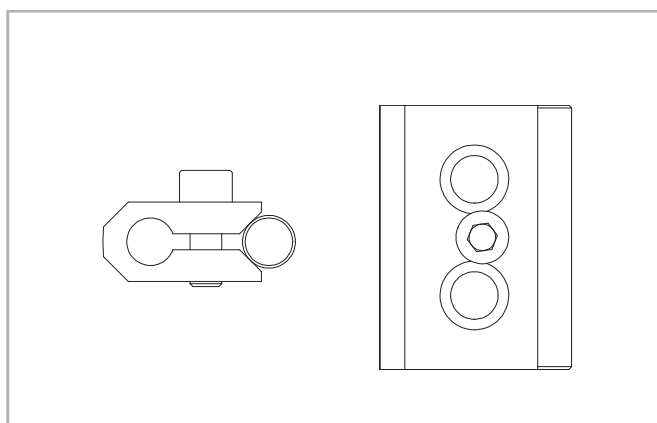

> Wipers for C-slider

Fig. 43

> Alignment fixture AT (for T- and U-rail)

Fig. 44

Rail size	Alignment fixture
18	AT 18
28	AT 28
35	AT 35
43	AT 43
63	AT 63

Tab. 19

> Alignment fixture AK (for K-rail)

Fig. 45

Rail size	Alignment fixture
43	AK 43
63	AK 63

Tab. 20