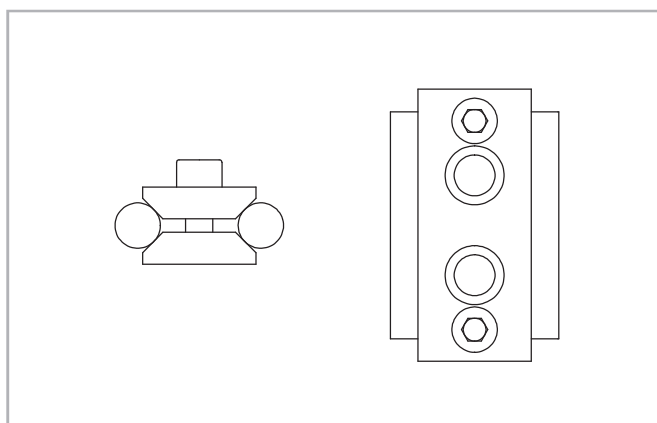

> Wipers for C-slider

Fig. 43

> Alignment fixture AT (for T- and U-rail)

Fig. 44

Rail size	Alignment fixture
18	AT 18
28	AT 28
35	AT 35
43	AT 43
63	AT 63

Tab. 19

> Alignment fixture AK (for K-rail)

Fig. 45

Rail size	Alignment fixture
43	AK 43
63	AK 63

Tab. 20