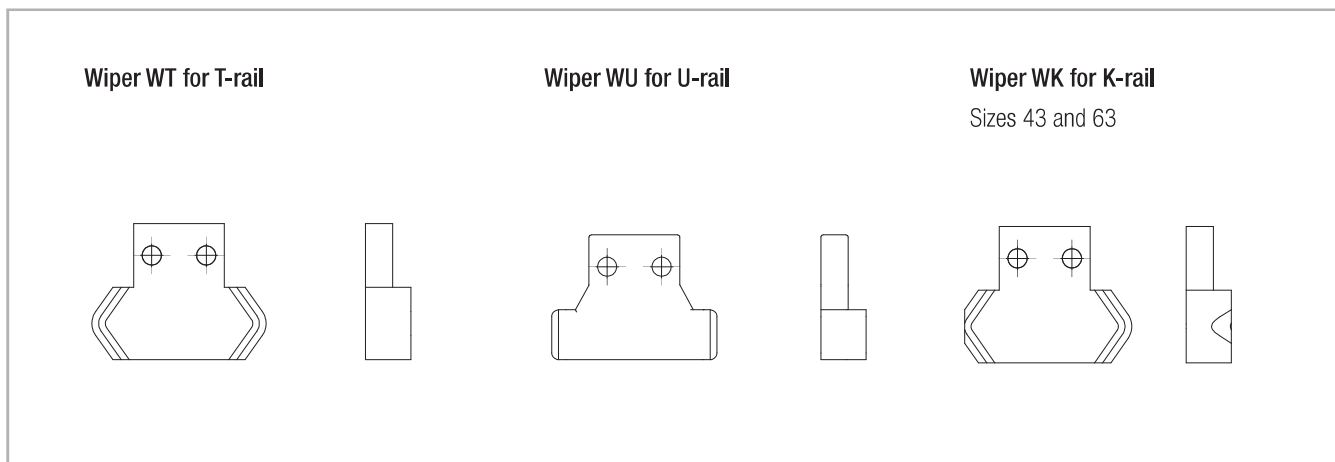

> Wipers for C-slider

Fig. 43

> Alignment fixture AT (for T- and U-rail)

Fig. 44

Rail size	Alignment fixture
18	AT 18
28	AT 28
35	AT 35
43	AT 43
63	AT 63

Tab. 19

> Alignment fixture AK (for K-rail)

Fig. 45

Rail size	Alignment fixture
43	AK 43
63	AK 63

Tab. 20